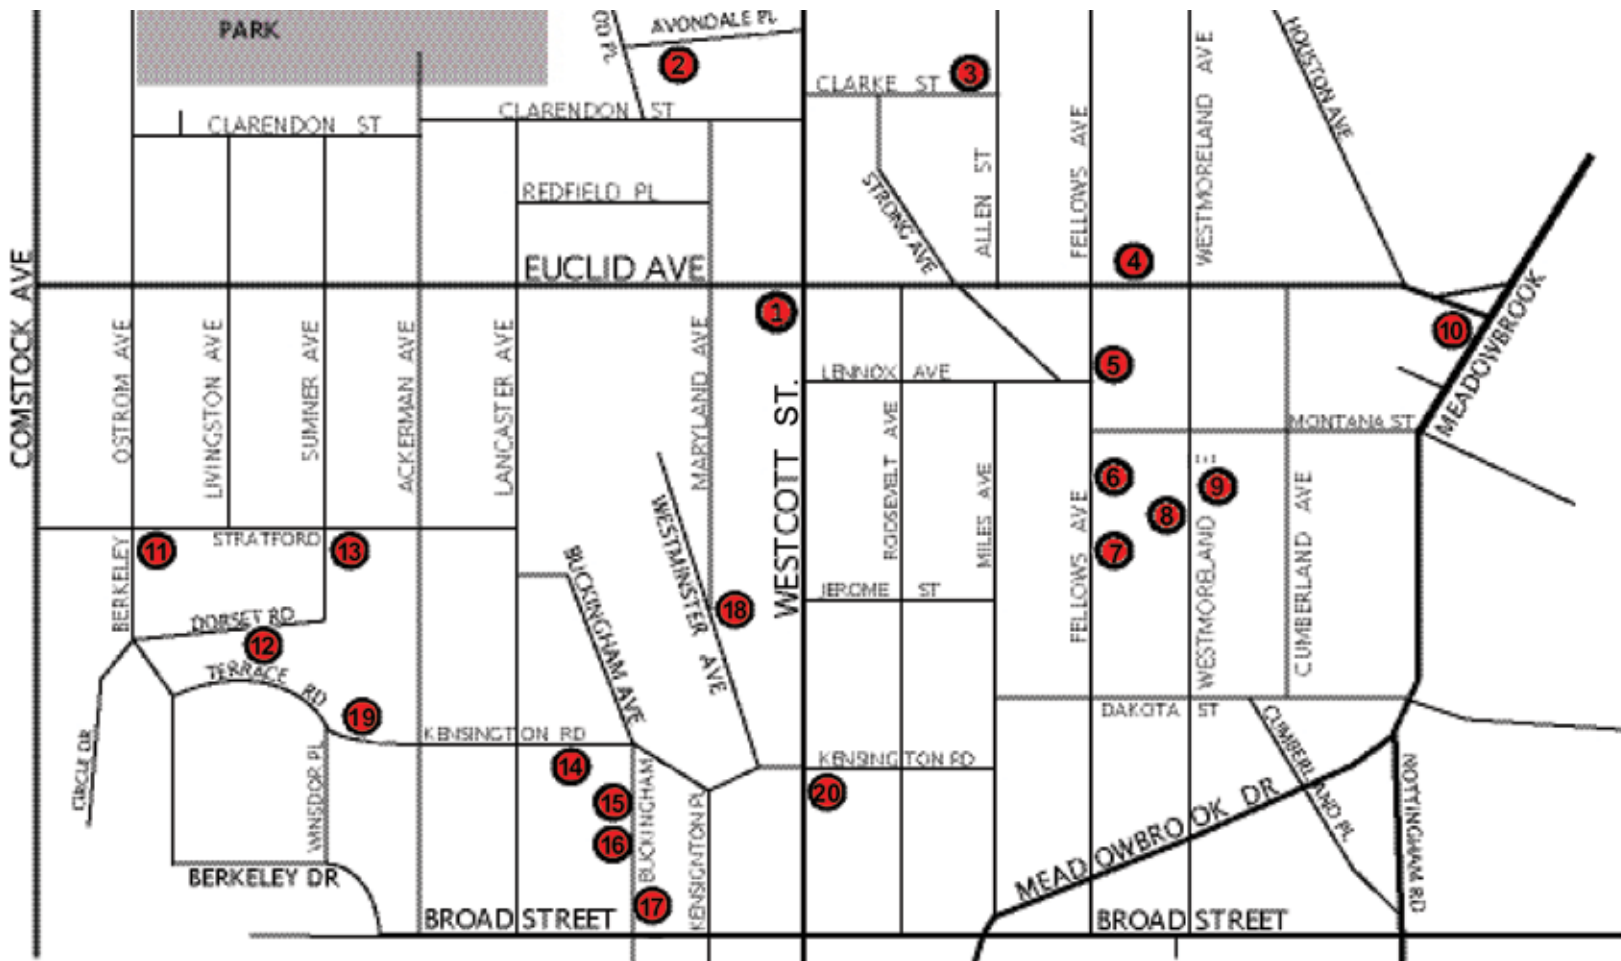

2009 WESTCOTT ART TRAIL • June 6th & 7th

- 1** 826 EUCLID AVE - WESTCOTT COMMUNITY CENTER
Lost Boys of Sudan Cow Project
Kristina Starowitz Painting
 • **Philip Democker & Ann Milner** Origami/sumi/ watercolor
Nissa Thor Beaded earrings
Igel Art Watercolor/realism to expressionism
Artfieg Abstract painting
- 2** 102 AVONDALE PLACE
 • **Randy Squillace** Watercolors, tiles
Don Bacich Acrylics, tiles
Bounding Bee Wellner Watercolor, prints, enamel, cards
- 3** 151 CLARKE STREET
Candace Rhea Ceramics & Kimono jackets
Ginny Spina Silk scarves, soap, etc.
Nancy Schindler Porcelain jewelry
Anne Helfer Studio Pottery Ceramic art
Mary Tourcette Watercolor/decoupage plates
Joan Back Realistic impressionistic art
Barbara A. Flock Jewelry & collaged mirrors
- 4** 1115 EUCLID AVE
 • **Babouska-Kathy Barry** Vintage fabric hats/bags
Michelle DaRin Handcrafted enameled jewelry
- 5** 423 FELLOWS AVE
 • **Stoneharp Studios** Ceramics/garden sculpture/Raku Live!
Dolly Komar Honig Metalworks - Jewelry
 • **Barbara Jean Weingart** Wearable textile art
Sharon Bottle Souva Fabric Handworks
ADK Girl Pottery inspired by nature
 • **Suzanne Masters** Painter & henna artist
Off the Hook- Kathy Lobdell Original sweaters & coats
 • **Linda Bishop-Magical Beadwork** Jewelry
- 6** 621 FELLOWS AVE
Briana C. Kohlbrenner Red Heart Robot Recycled art & home goods
- 7** 641 FELLOWS AVE
 • **After Winter Jewelry** Nature inspired metalsmithing
- 8** 1040 WESTMORELAND AVE
 • **David McKenny** Stained and lampworked glass
- 9** 1035 WESTMORELAND AVE
 • **Bonnie Ryan Sankofan** Jewelry & ceramic beads
MFP Glassworks fused glass plates & bowls
- 10** 1053 MEADOWBROOK Dr. POTTERY CORNER
Susan Borker Porcelain ceramics
Mary Ann Carroll Artisan Beads
Wilderness Heart Handbuild ceramics, masks, shawls
- 11** 107 BERKLEY DRIVE
Lynda Lloyd Fuchs Multicultural jewelry
Beckie's Pottery Plus Stepping stones, jean purses, pottery
Jo Really Rocks Eclectic gemstone jewelry
Joelle's Dolls Original handmade dolls
Amaranth Press & Bindry Handbound journals & sketchbooks
Pie Now Paints & Beasts (grr)
Rivercity Craft Gang Mustache pillows, plush lighting
- 12** 114 DORSET RD
Lorraine Markely Extraordinary precious bead jewelry
- 13** 130 DORSET
Dana Blythe Stenson-Dana Designs Modern handcrafted silver jewelry
 • **Lisa Noviasky** Original oil paintings
Wendy Edwards Distinctive handbags & accessories
- 14** 218 KENSINGTON RD
Really Rosie Designs Handmade purses & totes
Maria Grazia Designs Artistic jewelry & scarves
- 15** 241 BUCKINGHAM AVE
Clayscapes Pottery Functional & sculptural pottery
- 16** 222 BUCKINGHAM AVE
Lauren Ritchie Lanterns and functional pottery
Natural Creations by Nancy Handmade jewelry
Janet Matthews Ceramics and watercolors
Karen Patton Originals Glass, bead & woven wire jewelry
Lakeside Stained Glass Stained glass garden art
The Wren's Den Unique glycerin soap & bath products
Carla Leonard Crystal Constructs
- 17** 228 BUCKINGHAM AVE
 • **Tim See** Sculptural & functional porcelains
 • **Judith Hand** Watercolors Plus
 • **Jennifer LaGraffe** Upcycled Arts
- 18** 211 WESTMINSTER AVE
Adam Felleman Painting
- 19** 117 TERRACE PLACE
Eva Marie Hardin Sculpture
Susan McMillen Baskets from recycled cloth
- 20** 1101 WESTCOTT ST
Karen Burns Oil Painting and Watercolors
- **Live Demonstration by this artist**